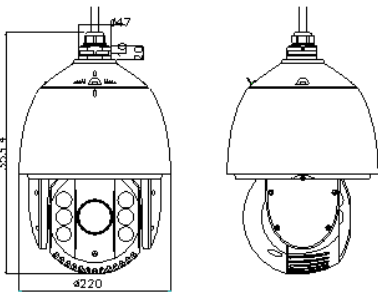

Dimensions

Unit: mm

Accessories

Available model

DS-2AE7123TI-A, 24VAC, outdoor

DS-2AE7123TI-A	
Camera	
Image Sensor	1 / 3" CMOS
Max. Image Resolution	1280 x 720
Signal System	PAL / NTSC
Min. Illumination	Color: 0.02Lux@(F1.6,AGC ON) ; B / W: 0.002Lux@(F1.6,AGC ON), 0 Lux with IR
White Balance	Auto / Manual / ATW / Indoor / Outdoor
AGC	Auto / Manual
S / N Ratio	≥50dB
3D DNR	Support
Digital WDR	Support
EIS	Support
Backlight Compensation	Support
Shutter Time	PAL: 1-1 / 10,000s ; NTSC: 1-1 / 10,000s
Day & Night	IR Cut Filter
Digital Zoom	16x
Privacy Mask	8 privacy masks programmable; a maximum of 8 zones can be masked simultaneously on the same video screen
Focus Model	Auto / Semiautomatic / Manual
Lens	
Focal Length	4-92mm, 23X
Zoom Speed	Approx.4.0s(Optical Wide-Tele)
Angle of View	49-2.2 degree(Wide-Tele)
Min. Working Distance	10-1000mm (Wide-Tele)
Aperture	F1.6-F3.7
Pan and Tilt	
Pan Range	360° endless
Pan Speed	Pan Manual Speed: 0.1°-160° / s ; Pan Preset Speed: 240° / s
Tilt Range	-15°-90° (Auto Flip)
Tilt Speed	Tilt Manual Speed: 0.1°-120° / s ; Tilt Preset Speed: 200° / s
Proportional Zoom	Rotation speed can be adjusted automatically according to zoom multiples
Number of Preset	256
Patrol	8 patrols, up to 32 presets per patrol
Pattern	4 patterns, with the total recording time not less than 10 minutes
Power-off Memory	Support
Park Action	Preset / Patrol / Pattern / Pan scan / Tilt scan / Frame Scan / Random scan / Panorama scan
PTZ Position Display	On / Off
Preset Freezing	Support
Scheduled Task	Preset / Patrol / Pattern / Pan scan / Tilt scan / Frame Scan / Random scan / Panorama scan
RS-485 communication diagnosis	Support
Infrared	
IR Distance	120m
IR Intensity	Automatically adjusted, depending on the zoom ratio
Input / Output	
Monitor Output	HD 720P output, 1.0V[p-p] / 75Ω, NTSC (or PAL) composite, BNC
RS-485 Interface	Half-duplex mode; Self-adaptive HIKVISION, Pelco-P, Pelco-D protocol
UTC function	HIKVISION_C(need UTC controller)
General	
Menu Language	English, Chinese
Power	24VAC, Max. 50W
Working Temperature / Humidity	-30 °C-65°C(-22°F-149°F)(outdoor dome) / -10°C-50°C(14°F-122°F)(indoor dome) 90% or less
Protection Level	IP66 standard (outdoor dome) TVS 4,000V lightning protection, surge protection and voltage transient protection
Mounting	Various mounting modes optional
Dimensions	φ220x353.4mm (φ8.66"×13.91")(Outdoor)
Weight (approx.)	4.5kg(9.92lbs)